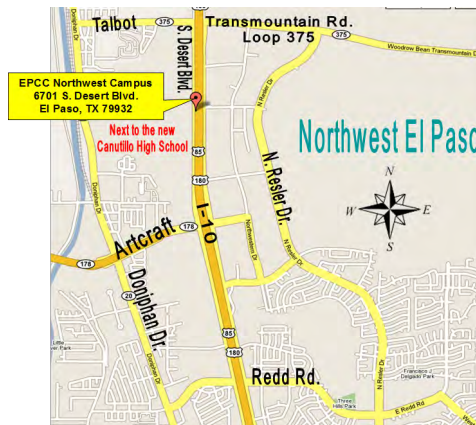

Community Library Partnership

El Paso Community College
& El Paso Public Library

The EPCC Northwest Campus library is a resource for the northwest side of the City of El Paso, Anthony, Canutillo, Westway, Vinton, Texas as well as Santa Teresa, New Mexico. A partnership with the El Paso Public Library provides services and programs for community

The Library is named for Mrs. Laura Bush and her mother, Mrs. Jenna Welch, a who promote reading, family literacy and libraries . Mrs. Welch grew up in Canutillo Texas and Laura Bush was a frequent visitor to Canutillo as a child.

Visitor temporary parking: Obtain a temporary parking slip from library

circulation desk and place on dashboard or purchase a semester parking decal for $15 from Campus Police.

Library card: Fill out application form at Circulation desk. Community user cards are available for adults and minors 17 and under, with a picture ID. Parent ID is used for children.

El Paso Community College District does not discriminate on the basis of race, color, national origin, religion, gender, age, or disability.

Library Hours

FALL & SPRING
Monday –Thursday
7:30am – 8:00pm

Fridays
7:30am– 4:00pm

Saturday
10:00am - 4:00pm

Sunday
Closed

SEMESTER BREAKS
Monday—Friday
8:00am –4:00pm

Saturday & Sunday
Closed

SUMMER
Monday - Thursday
7:30am - 6:00pm
Friday
7:30am - 4:00pm

Saturday
10:00am - 4:00pm

Sunday
Closed

LIBRARY SERVICES

The Best Place to Start

Jenna Welch & Laura Bush Community Library

El Paso Community College
Northwest Campus
6701 S. Desert Blvd.
El Paso, TX 79932

Phone: (915) 831-8840

Fax: (915) 831-8816

<http://www.epcc.edu/nwlibrary/>